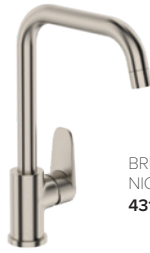

BRUSHED
NICKEL:
43130.04