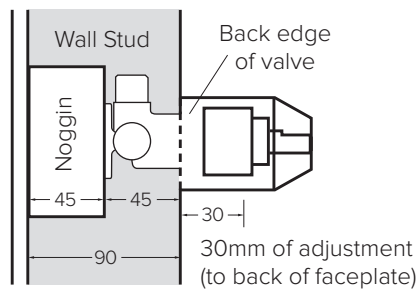

**30MM  
ADJUSTMENT RANGE**

The Mains Pressure shower mixer features a 30mm adjustment range allowing for different installation requirements and thickness of wall/cladding materials.

**OPTIONAL 13MM  
EXTENSION KIT**